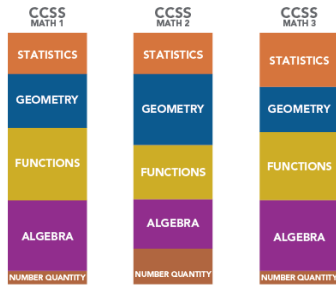

East Side Alliance to Better Serve 85,000 Students

NEW Common Core State Standards

The Common Core State Math Standards introduce a new way of teaching math and assessing students' learning as part of our commitment to providing our young people with the mental tools, skills and focus to contribute to and succeed in the 21st Century global economy.

[more](#)

East Side's New Brand Reflects Bold New Direction

The East Side Union High School District is pleased to launch its new brand. Its multi-colored chevron represents many aspects of who we are today and where we're headed.

For students, we are an all-inclusive high school experience in an environment that is a reflection of Silicon Valley and the world. We want every student to have the tools to thrive in a global society, regardless of their origin or advantage.

[more](#)

The East Side Union High School District and its seven elementary feeder districts have joined forces to create a bold new model for student success called the East Side Alliance. The goal of the alliance is to improve academic achievement for all students, but particularly some of the county's poorest performing students, and set them on a path to college, careers or both.

[more](#)

East Side Union High School District
408.347.5000

[Forward this email](#)

This email was sent to funkc@esuhsd.org by funkc@esuhsd.org | [Update Profile/Email Address](#) | Rapid removal with [SafeUnsubscribe™](#) | [Privacy Policy](#).

East Side Union High School District | 830 N. Capitol Avenue | San Jose | CA | 95133